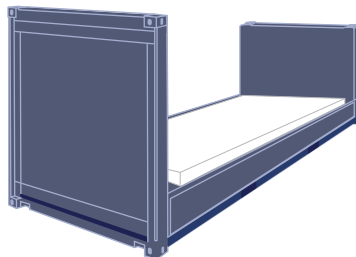

20' FLAT RACK

- Internal Dimensions:
  Length: 232" / 589cm
  Width: 92.5" / 235cm
  Height: 88" / 223.5cm
- Opening Width: 102" / 259cm
- Cubic Capacity: 30 CBM
- Cargo Weight: 58422.5lbs
  26500kg