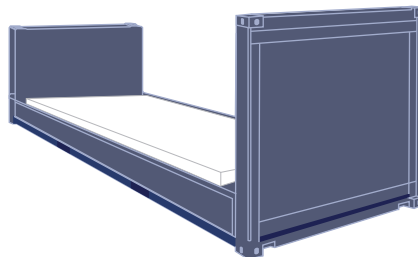

40' FLAT RACK

- Internal Dimensions:
  Length: 474" / cm
  Width: 92.5" / 235cm
  Height: 88" / 223.5cm
- Opening Width: 459" / 1166cm
- Cubic Capacity: 63 CBM
- Cargo Weight: 7937lbs
  3600kg