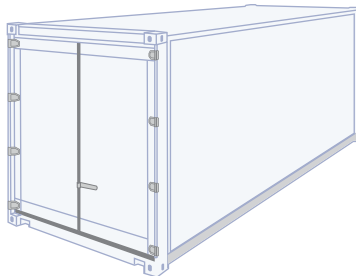

20' REEFER

- Internal Dimensions:
  Length: 214" / 543.5cm
  Width: 89" / 226cm
  Height: 88" / 223.5cm
- Door Opening:
  Width: 89" / 226cm
  Height: 87" / 221cm
- Cubic Capacity: 27 CBM
- Cargo Weight: 4784lbs
  21700kg