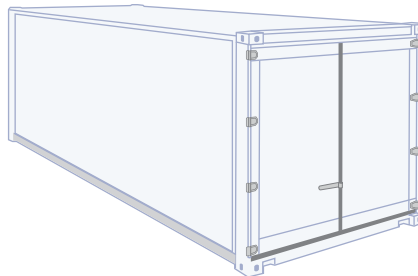

### 40' OPEN TOP

- Internal Dimensions:  
Length: 474" / 1204cm  
Width: 92.5" / 235cm  
Height: 106" / 269cm
- Door Opening:  
Width: 92.5" / 234cm  
Height: 90" / 229cm
- Cubic Capacity: 66 CBM
- Cargo Weight: 58422.5lbs  
26500kg

### 20' REEFER

- Internal Dimensions:  
Length: 214" / 543.5cm  
Width: 89" / 226cm  
Height: 88" / 223.5cm
- Door Opening:  
Width: 89" / 226cm  
Height: 87" / 221cm
- Cubic Capacity: 27 CBM
- Cargo Weight: 4784lbs  
21700kg

### 40' REEFER

- Internal Dimensions:  
Length: 455" / 1382cm  
Width: 89" / 226cm  
Height: 88" / 223.5cm
- Door Opening:  
Width: 89" / 226cm  
Height: 87" / 221cm
- Cubic Capacity: 58 CBM
- Cargo Weight: 55115.5  
25000kg